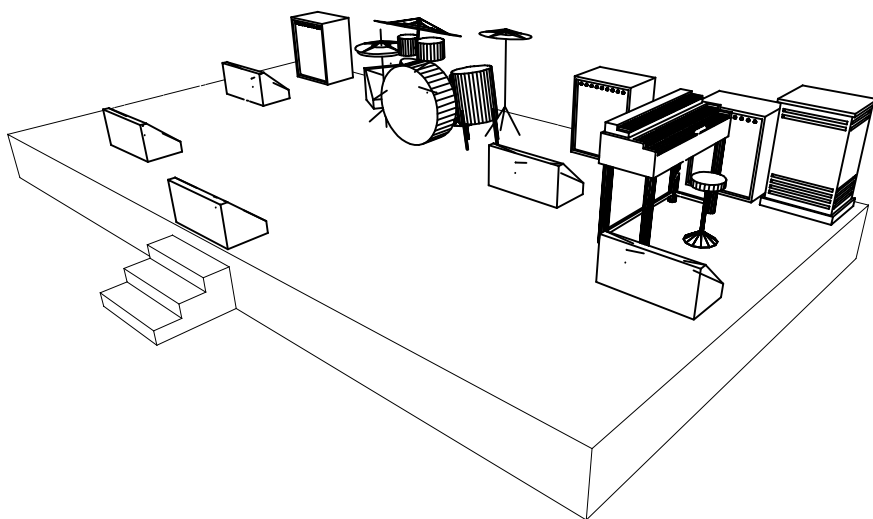

### LEGEND

SYMBOL	ITEM	QTY	SYMBOL	ITEM	QTY
	MONITOR - MIX # - WEDGE	6		DRUM KIT	1
	MICROPHONES (WIRELESS) - HORN SECTION	4		STOOLS	2
	MICROPHONES (WIRELESS) - VOCAL	1		AMP - PIANO	1
	MICROPHONES (WIRED) - VOCAL	6		AMP - GUITAR	1
	MICROPHONES (WIRED) - INSTRUMENTAL	10		AMP - BASS	1
	DIRECT INPUT	3		LESIE CABINET	1
	HAMMOND B3 WITH PIANO ON TOP	1			

## Little Jake & The Soul Searchers STAGE PLOT (8-piece)

BLADE PRODUCTIONS, INC.

BH

Scale: 1/4" = 1'-0"

Rev: 10/14/2011